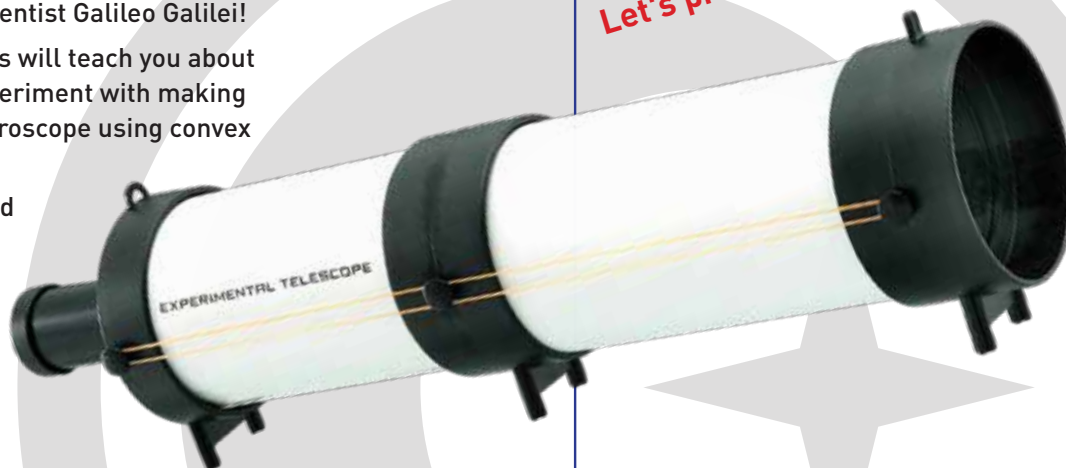

Assemble four convex lenses to make a high-powered "JR. SCIENTIST" telescope.

Let's probe the mystery of star

Tripod
not included