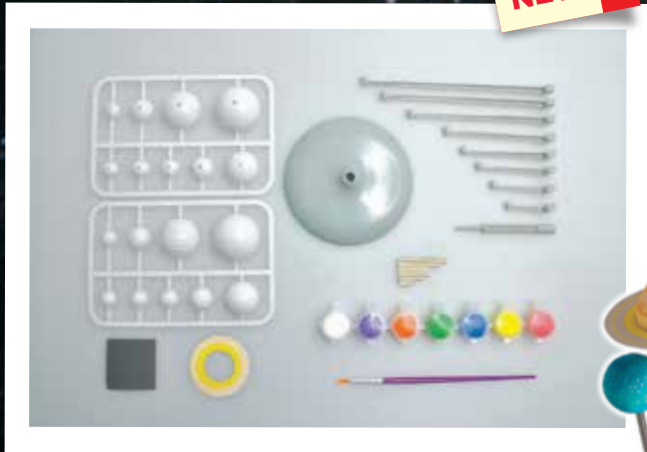

**GE046 8+
DIY Solar System**