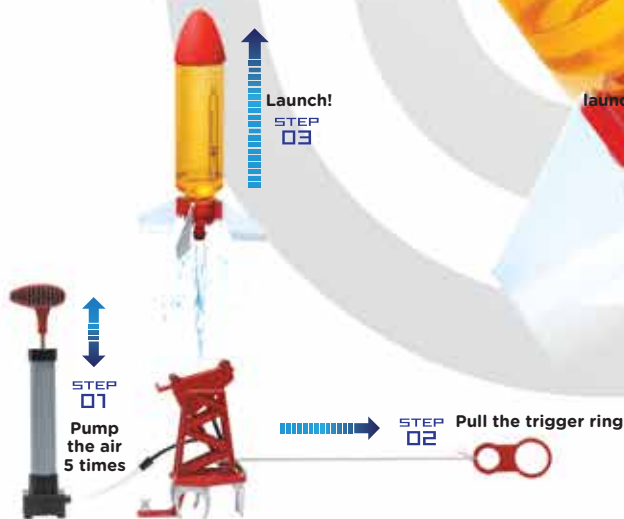

© GAKKEN EDUCATION PUBLISHING
First published in Japan by Gakken Education Publishing Co.,Ltd.,Tokyo
Manufactured and distributed by EDU-SCIENCE (H.K.) LTD.
All Right Reserved. Not allow to sell in Japanese market.