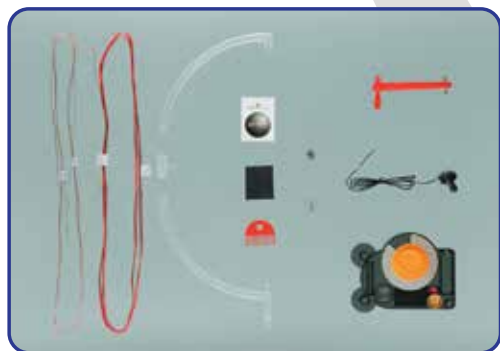

GK009 8+

Mineral radio gateway kit that will enable you to conduct a radio wave experiment

- Capture AM broadcasting radio waves! You can hear them even if you do not have a battery!
- Science guide included

RADIO WAVE EXPERIMENT

Mineral Radio Gateway Kit

© GAKKEN EDUCATION PUBLISHING
First published in Japan by Gakken Education Publishing Co., Ltd., Tokyo
Manufactured and distributed by EDU-SCIENCE (H.K.) LTD.
All Right Reserved. Not allow to sell in Japanese market.