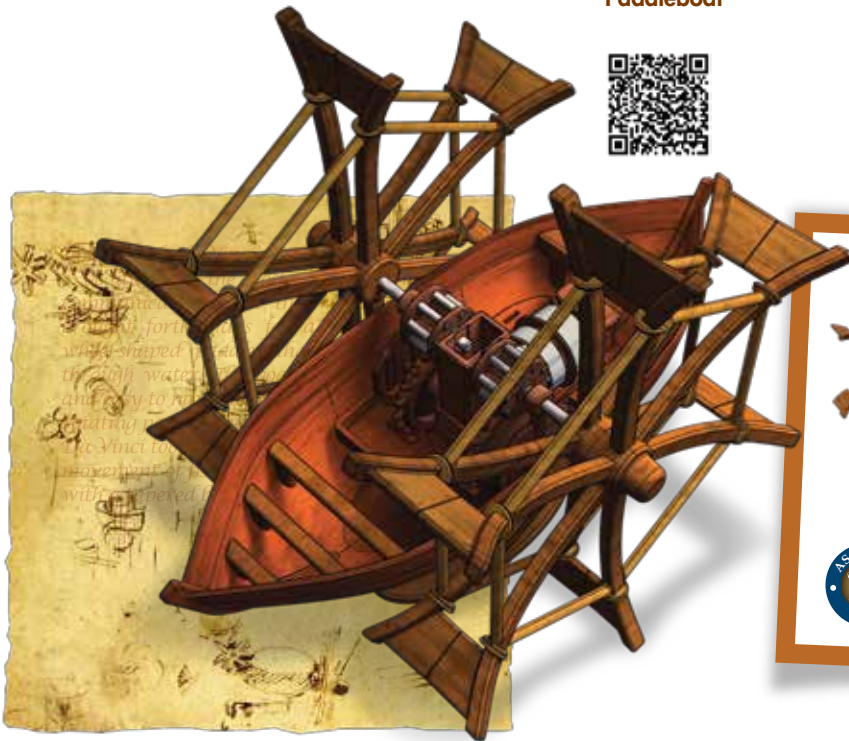

DV001 8+

Mechanical Drum

DV002 8+

The Aerial Screw

The Aerial Screw designed by Leonardo da

DV003 8+

Swing Bridge

Leonardo's portable, lightweight span across a river and then a swing bridge. The opening bridge could be raised or lowered by means of a counterweight system. He provided a cabin full of soldiers and cannons to guard the bridge. He also designed a bridge with a counterweight system. He also designed a bridge with a counterweight system. He also designed a bridge with a counterweight system.

Da Vinci Inventions

DV005 8+  
Printing Press

DV006 8+  
Multi-barreled Canon

DV007 8+  
Armored Car

DV008 8+  
Paddleboat

DV009 8+  
Self-Propelled Cart

DV010 8+  
Catapult

DV011 8+  
Bombard