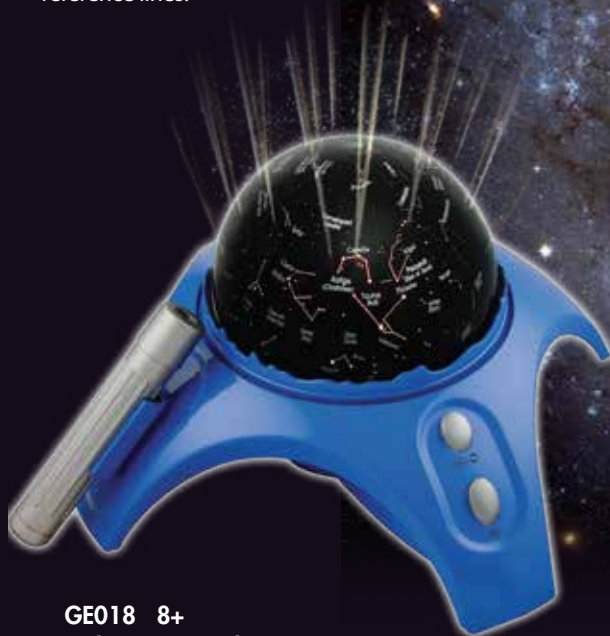

# Space Science

**CyberSky** is an entertaining, and educational astronomy program that transforms your personal computer into your personal planetarium.

CyberSky provides an excellent way to learn about astronomy and to explore the wonders of the sky visible in the distant past, the present, and the far off future. It displays accurate charts of the sky as seen from any location on the earth.

Sky charts can include stars, constellations, deep sky objects, and solar system objects, and can be enhanced by the addition of labels, coordinate system grids, and reference lines.

CyberSky CD ROM Program

**GE018 8+ Galaxy Star Finder**

Observe and search for the dream stars, planets and constellations in the comfort of your home.

**GE038 8+ Star Projector**

- Optical quality lens system
- Adjustable focus
- Adjustable projection angle
- 30 minute auto shut off function
- Optimum projection distance: 1.5 - 2.0 meter