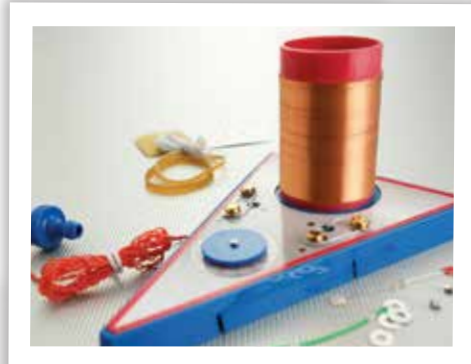

Go Lab Series

A set of mini labs suitable for the 8+ age group. These kits are based on science projects in keeping with the school curriculum for this age group. Instruction books explain in simple language, scientific theory of each project.

In addition to the experiments, the child can build a working model that demonstrates the subject of the kit.