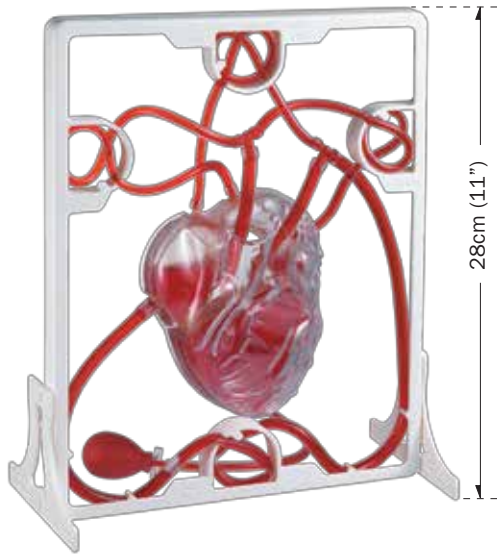

SK057 8+

37 pcs 24cm (9.5") Human Skeleton Model

SK011 8+

4 in 1 Anatomy Model  
(Eyeball, Heart, Human Body & Cranial Nerve Skull)

MK019 8+

**Pumping Heart**

Features:

- A 3-D working plastic heart model with clear chambers
- Squeeze bulb pumps simulated blood through clear heart chambers just like real one
- Complete heart model scale with display stand
- Complete instruction manual
- easy to assemble
- Acrylic Paints and Brush included

PD002 7+

**Heart Model (scale 1:1)**

MI001 6+

**Stethoscope**

TH001 8+

**2x Giant Dental Care Model with Toothbrush**

TH002 8+

**Dental Model**