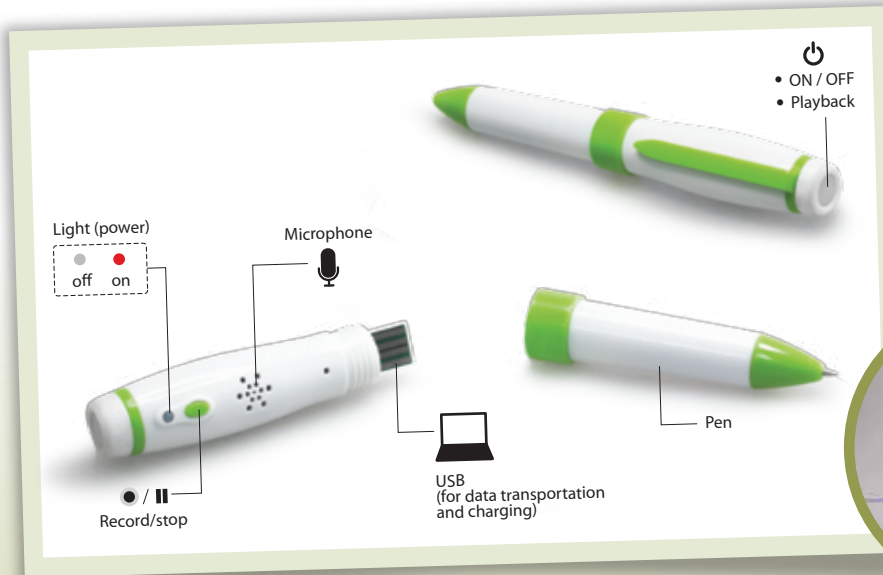

EL372 4+ Microphone Recorder

- Record and playback directly through the built-in microphone
- Downloads to your computer via the included USB cable
- 128MB Memory with a recording time of approximately 2 hours
  - Records directly to MP3 format
  - Features 3.5mm headphone jack
  - Rechargeable battery can be used for approximately 3-5 hours when fully charged