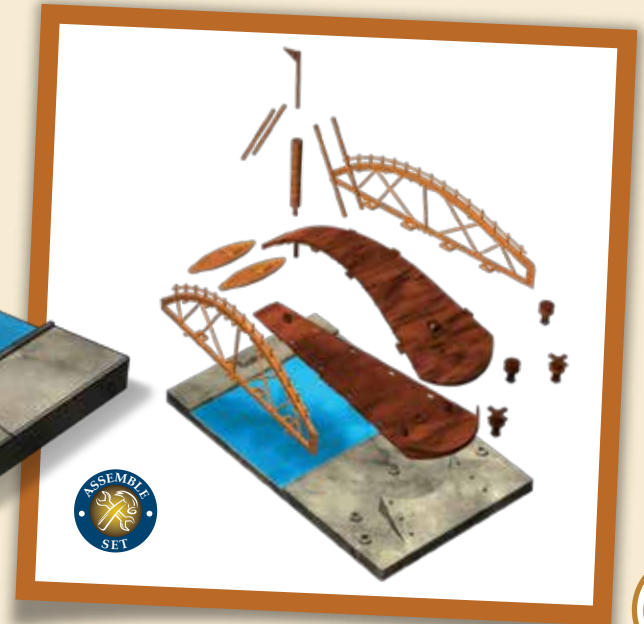

# Da Vinci Inventions

*Leonardo  
Da Vinci*

(1452 – 1519)

Artist, scientist, inventor, and archetypal Renaissance man, Leonardo da Vinci, offered the world glimpses of the distant future through his awe-inspiring designs. His limitless curiosity was the impetus for his pursuit of creativity and genius.

Leonardo da Vinci's design of a hand-cranked mechanical drum for a cart equipped with an ammunition supply. When pulled by its hand crank, the gears turn the two lateral drums, which are fitted with pebbles. The pebbles are a total of ten drumsticks that strike them to produce the large drum.

DV001 8+

Mechanical Drum

DV002 8+

The Aerial Screw

The Aerial Screw designed by Leonardo da

DV003 8+

Swing Bridge

Leonardo's portable, lightweight span across a river and then a swing bridge. The opening bridge could be raised or lowered by means of a counterweight system. He provided a cabin full of soldiers and cannons to guard the bridge. He also designed a bridge with a counterweight system. He also designed a bridge with a counterweight system. He also designed a bridge with a counterweight system.