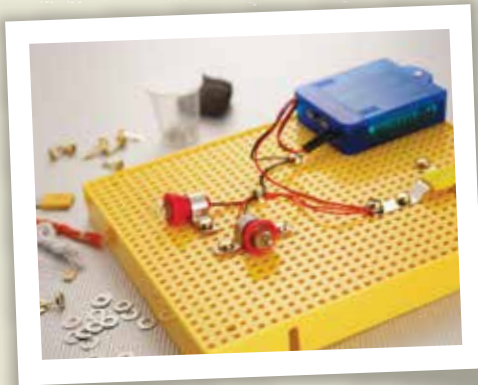

2018 8+
Mini Electricity

AA ×4
Not Included

3060 10+
Chemistry 40

3080 8+
Alarm

AA ×4
Not Included

Go Lab Series