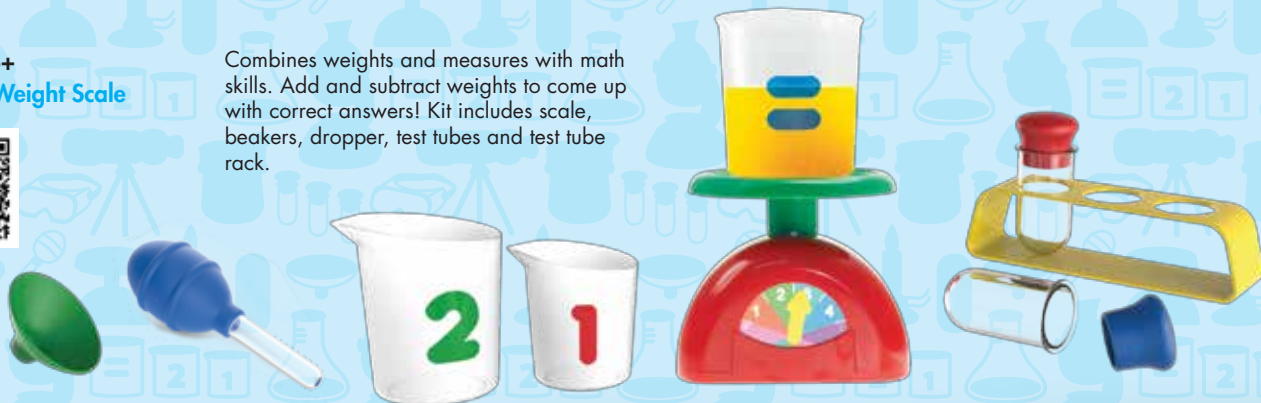

JS002 3+
My First Weight Scale

Combines weights and measures with math skills. Add and subtract weights to come up with correct answers! Kit includes scale, beakers, dropper, test tubes and test tube rack.