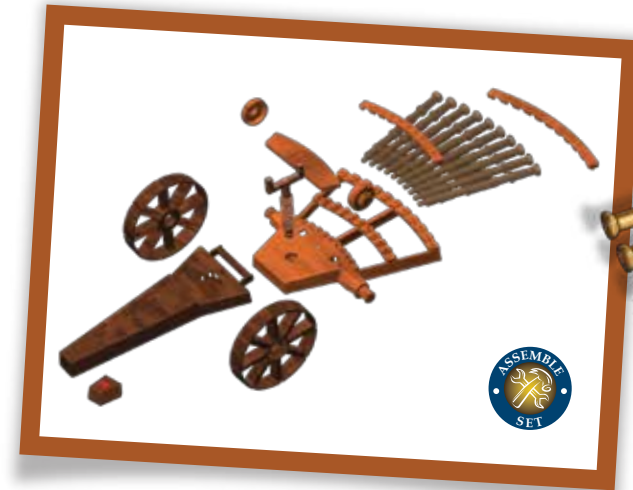

DV001 8+

Mechanical Drum

DV002 8+

The Aerial Screw

The Aerial Screw designed by Leonardo da

DV003 8+

Swing Bridge

Leonardo's portable, lightweight span across a river and then a swing bridge. The opening bridge could be raised or lowered by means of a counterweight system. He provided a cabin full of soldiers and cannons to guard the bridge. He also designed a bridge with a counterweight system. He also designed a bridge with a counterweight system. He also designed a bridge with a counterweight system.

Da Vinci Inventions

DV005 8+  
Printing Press

DV006 8+  
Multi-barreled Canon

DV007 8+  
Armored Car

DV008 8+  
Paddleboat

DV009 8+  
Self-Propelled Cart

DV010 8+  
Catapult

DV011 8+  
Bombard